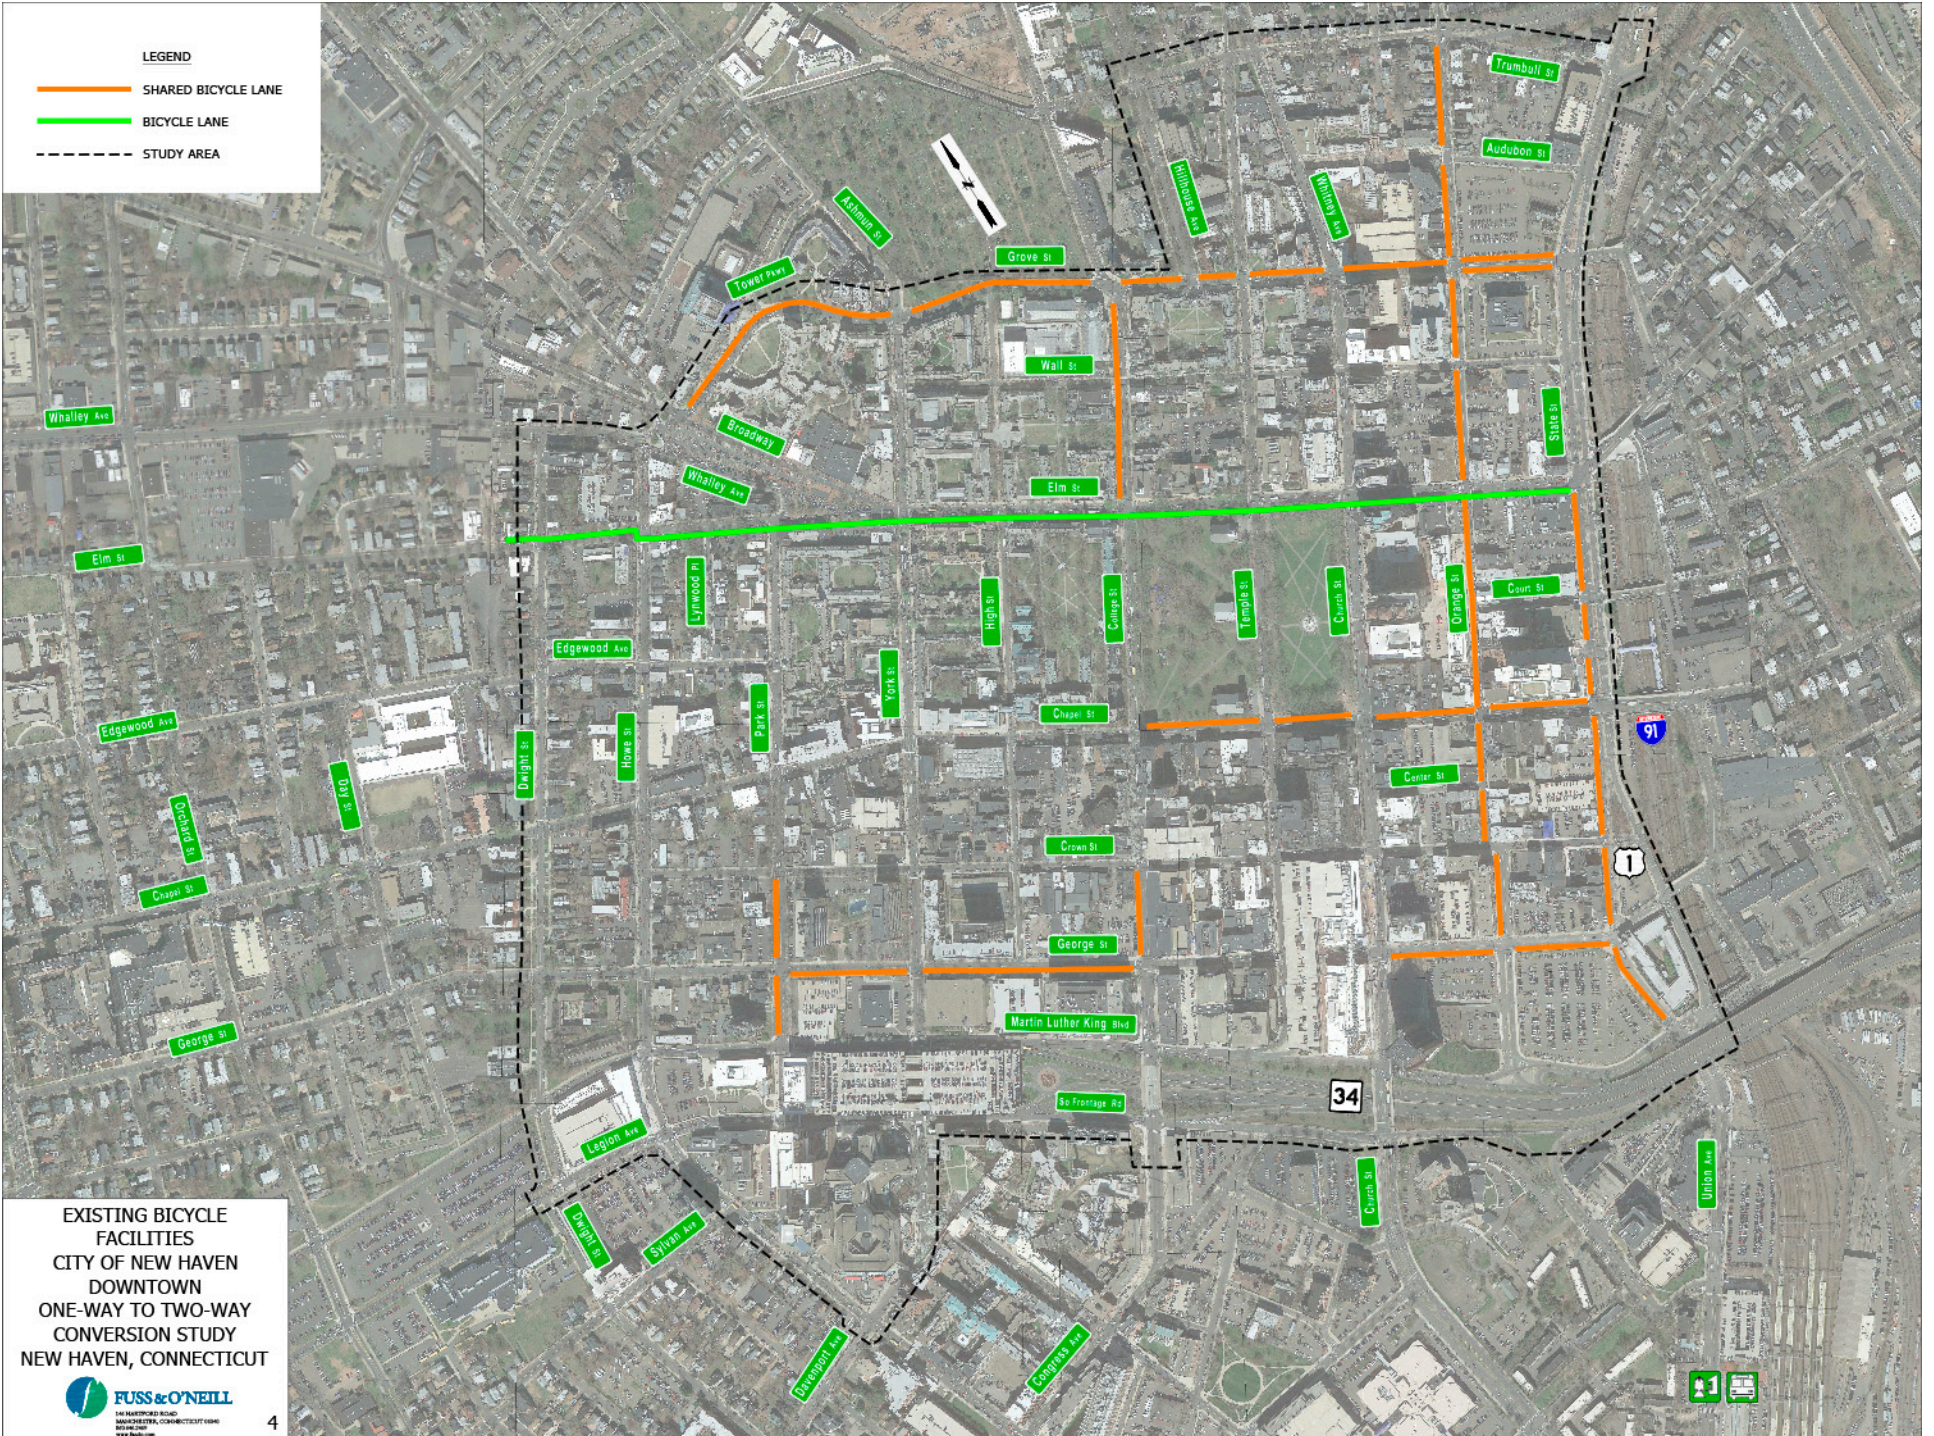

LEGEND

- SHARED BICYCLE LANE
- BICYCLE LANE
- STUDY AREA

EXISTING BICYCLE FACILITIES  
CITY OF NEW HAVEN  
DOWNTOWN  
ONE-WAY TO TWO-WAY  
CONVERSION STUDY  
NEW HAVEN, CONNECTICUT