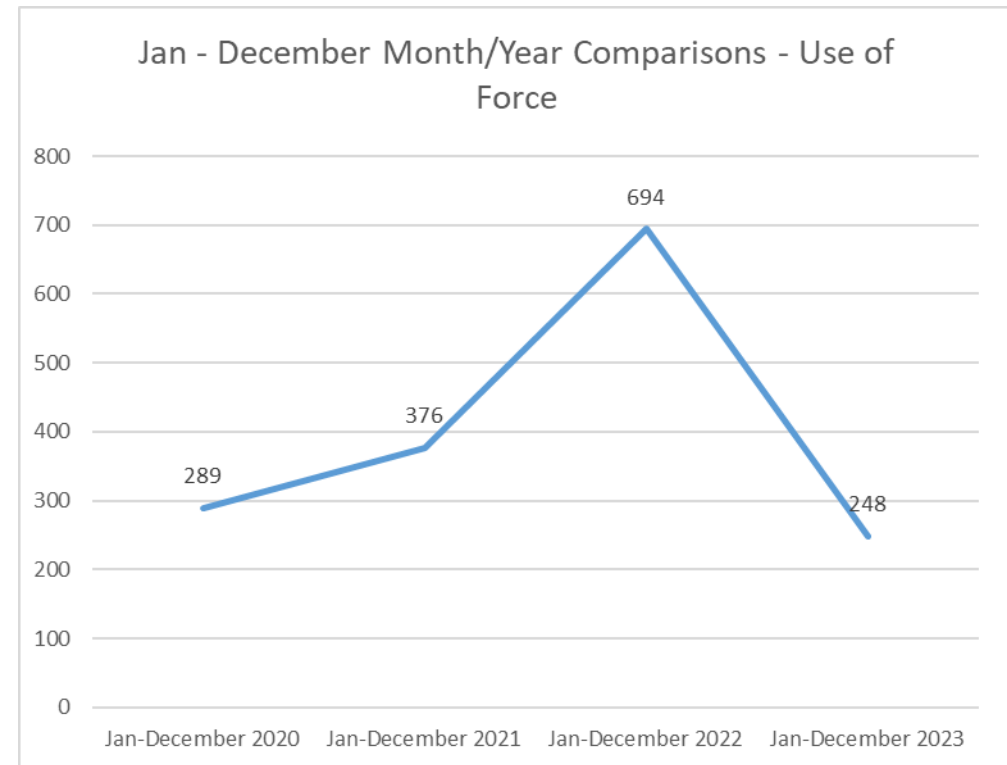

Total Use of Force By Year (Year to Year Comparisons  
- year to date for 2023)

Jan - December Month/Year Comparisons - Use of Force

### Taser Use Jan-December

### TYPE OF FORCE JAN-December 2020,2021,2022,2023