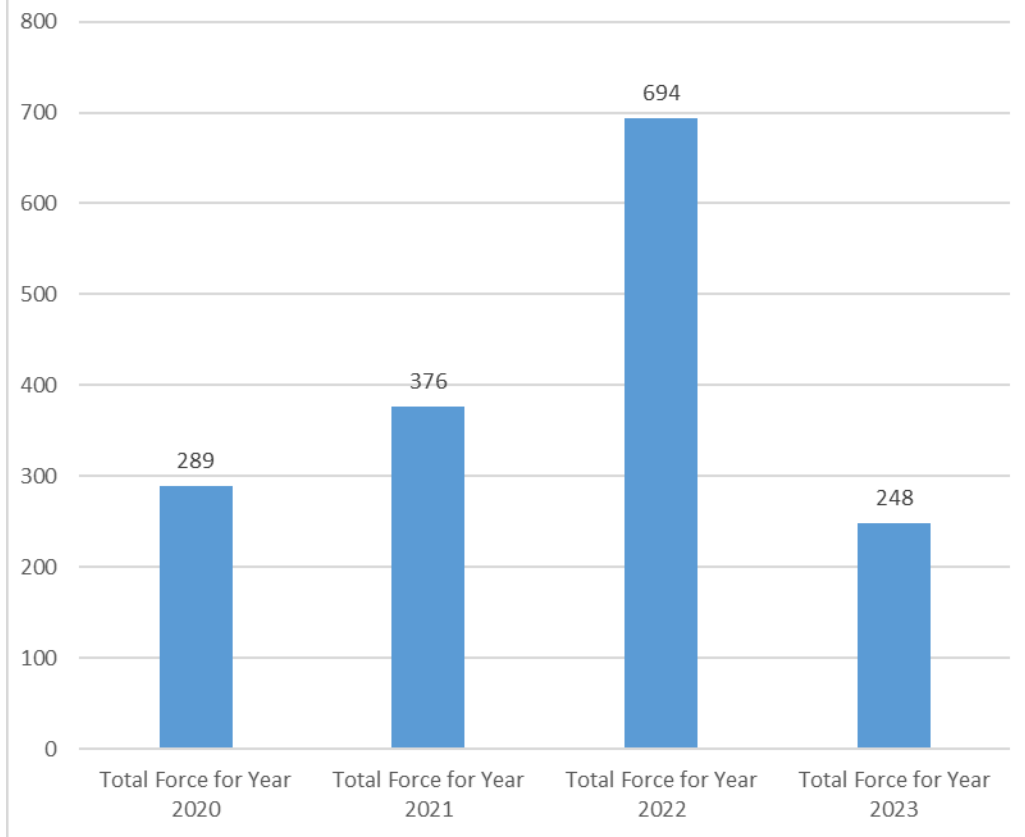

Total Use of Force By Year (Year to Year Comparisons  
- year to date for 2023)

Jan - December Month/Year Comparisons - Use of Force

### Taser Use Jan-December

### TYPE OF FORCE JAN-December 2020,2021,2022,2023