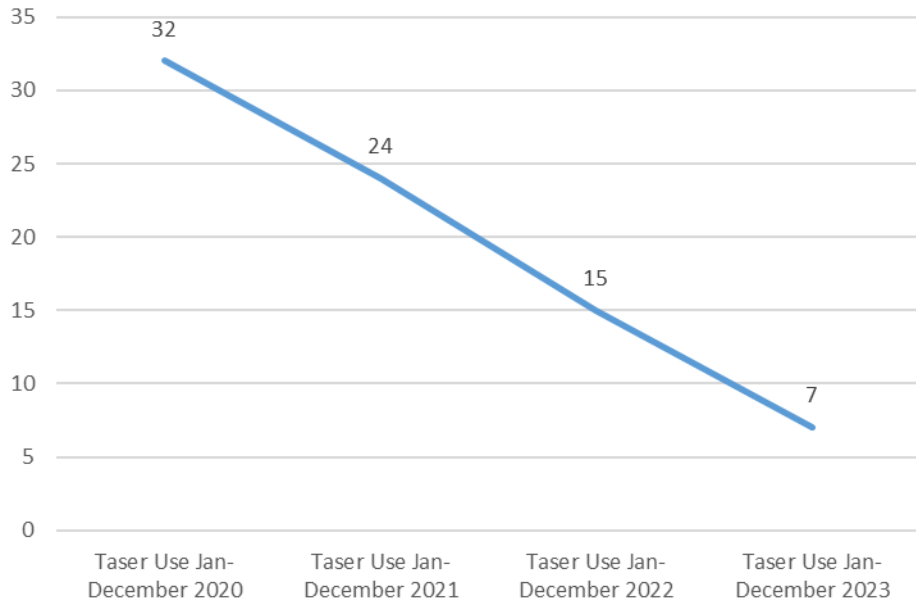

Total Use of Force By Year (Year to Year Comparisons  
- year to date for 2023)

Jan - December Month/Year Comparisons - Use of Force

### Taser Use Jan-December

### TYPE OF FORCE JAN-December 2020,2021,2022,2023